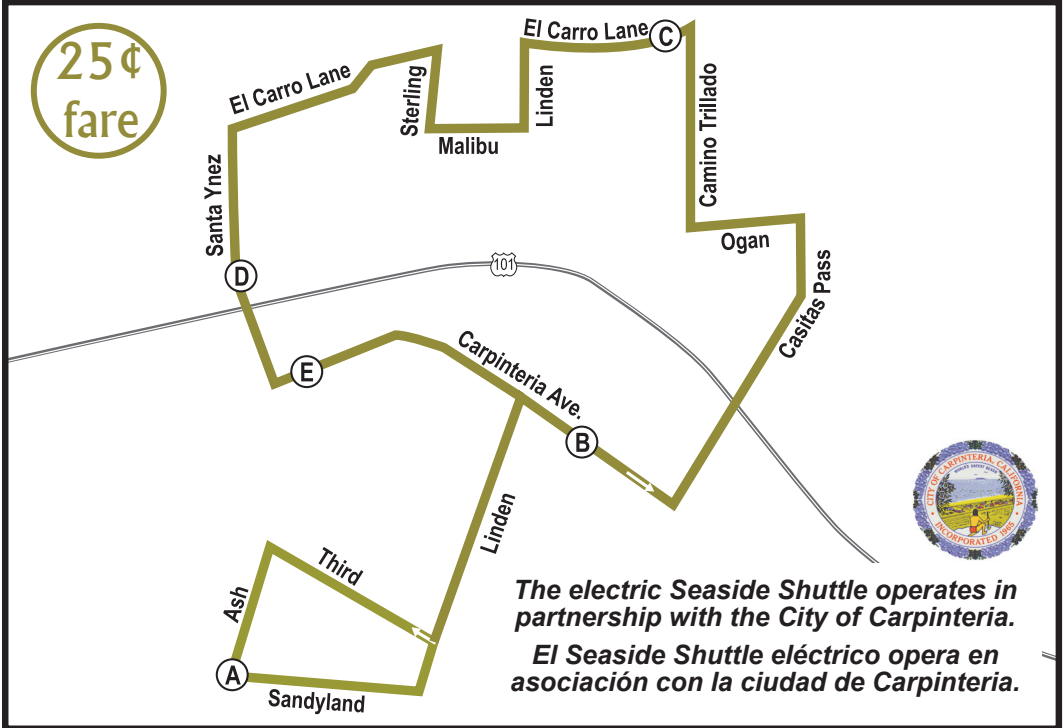

Mon - Fri	Every 15-30 minutes	6:15am - 6:45pm
Sat	Every 15-30 minutes	8:45am - 5:45pm
Sun	Every 15-30 minutes	8:45am - 5:45pm

Seaside Shuttle

Sandyland • Linden • Carpinteria Avenue • Casitas
Pass Road • El Carro Lane • Santa Ynez Road

Seaside Shuttle Bus Stops

Underlined stops are time points. Wheelchair accessible stops are marked with a bullet (•)

Las paradas subrayadas son puntos de referencia. Las paradas con acceso a silla de ruedas están marcadas con un punto (•)

Toward El Carro

- Ash Sandyland
- Sandyland Elm
- Sandyland Linden
- Linden Dorrance
- Linden Sixth
- Linden Seventh
- Linden Eighth
- Linden Seal Fountain
- Carpinteria Maple
- Carpinteria Palm
- Casitas Plaza Cameo
- Casitas Pass La Manida
- Ogan Grenada Way
- El Carro El Carro Park

Toward Sandyland

- El Carro El Carro Park
- El Carro Linden
- Malibu Tomol Drive
- Sterling El Carro
- El Carro Azalea
- El Carro Eucalyptus
- Santa Ynez El Carro
- Santa Ynez Via Real
- Carpinteria Seventh
- Carpinteria Holly
- Carpinteria Elm
- Linden Ninth
- Linden Eighth
- Linden Seventh
- Linden Amtrak Station
- Linden Third
- Ash Third
- Ash Sandyland